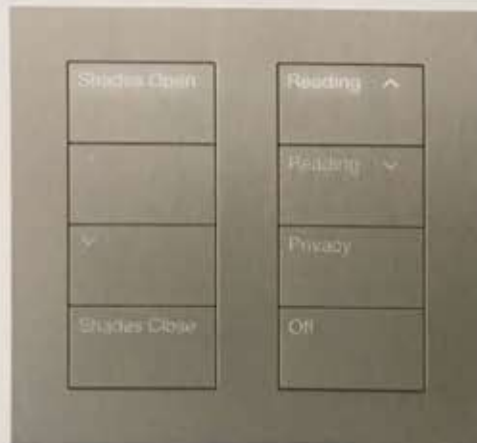

Since the beginning of time, mankind has evolved towards a better living and lifestyle. It is the curiosity to know more and the aspiration for evolved standards of living that integrates humans with a world of technology and development. With this thought, as India's leading automation provider at ATPL, we've rebuilt the space of 2,200 sq meters into a state-of-the-art, elegantly designed 'Experience Centre'. This experience centre is divided into sections of 'lobby', 'dining area', 'home theatre', 'show wall' and 'office area'. The whole theme is based upon the motto - "Technology - at the back end; Convenience, Comfort and Ambience - at the front end."